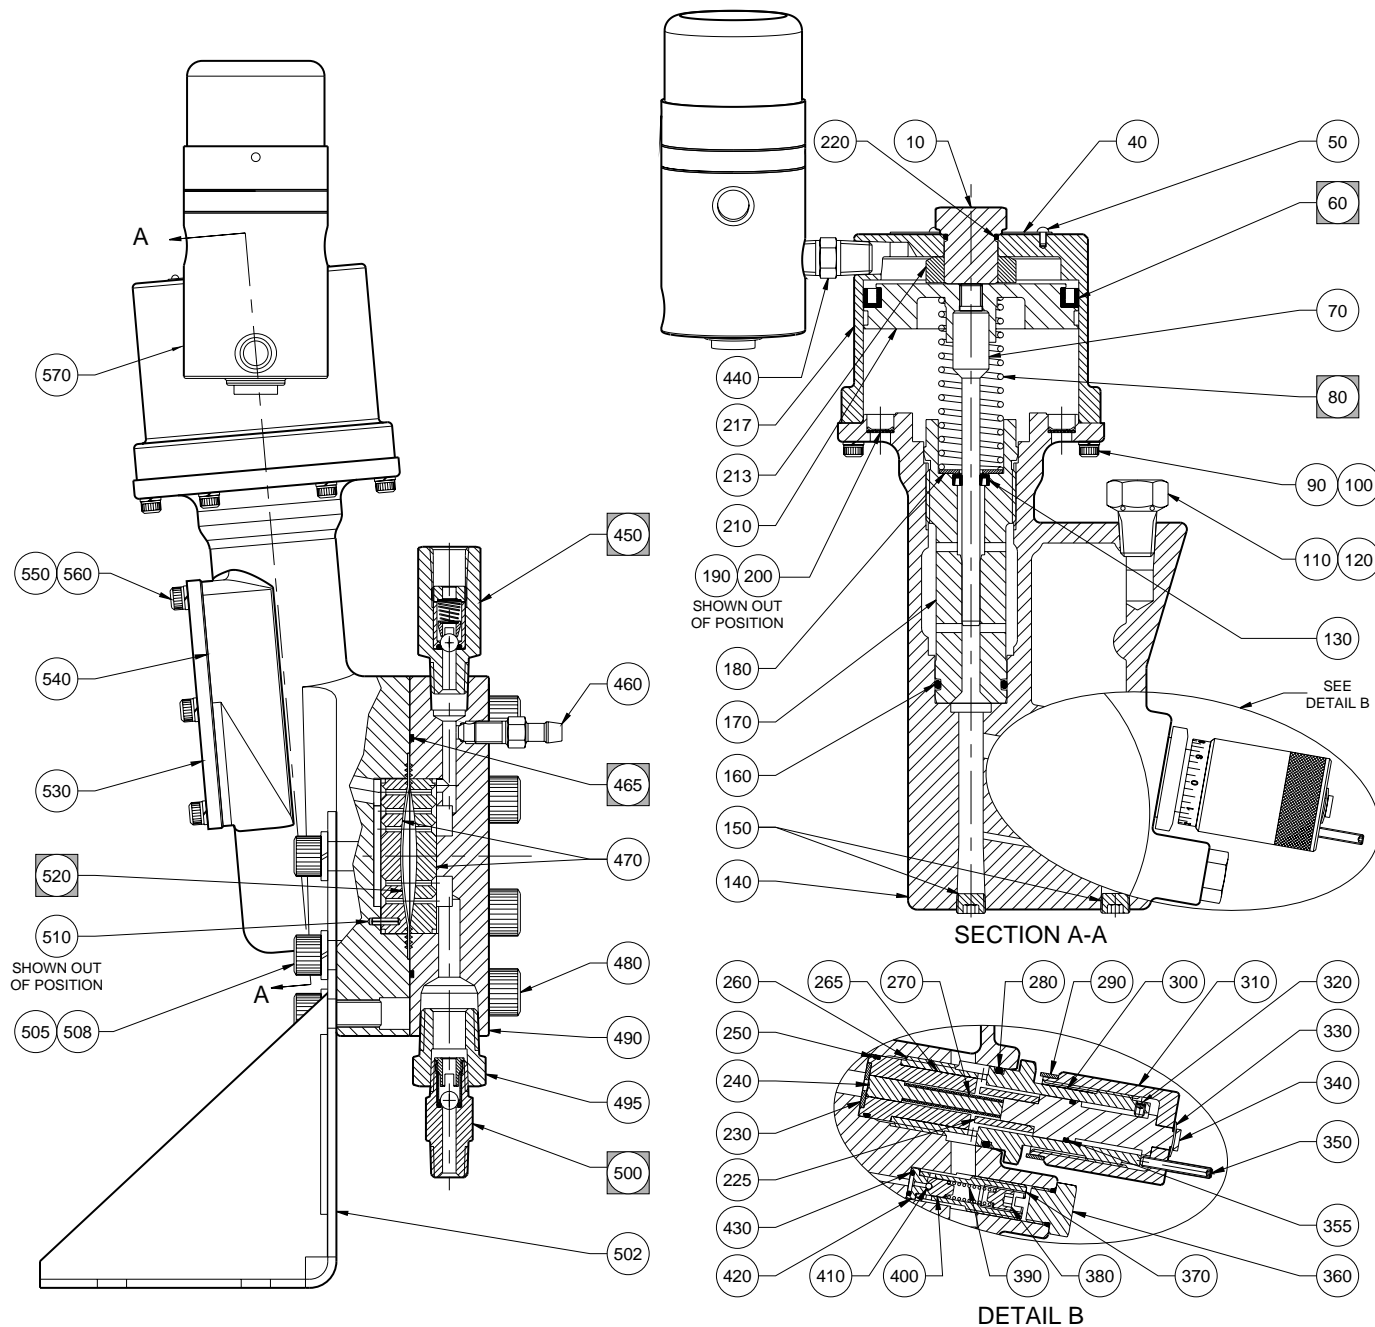

WILROY SERIES PUMP PARTS LIST

REPAIR KITS: The items identified with the symbol are contained in a complete pump repair kit. Controller repair kit must be ordered separately.

ITEM	DESCRIPTION	NO. REQ'D	WILROY 250	WILROY 500
10	Adapter - Motor Cylinder	1	20923	20923
40	Dataplate	1	DP202624	40759
50	Pkdrscrew - 2" x 3/16" Std.	3	04050087021	04050087021
60	Piston U-Cup-Buna N Std.	1	MC300-02BR	MC300-02BR
70	Plunger - 17-4 SS	1	PR202127-01	PR202162-01
80	Piston Return Spring	1	MC102122	MC102122
90	Screw, 8-32 x 1/2" SHCS, SS	6	A83212SHCS	A83212SHCS
100	Washer, Split Lock #8, SS	6	W8L	W8L
110	Plug - 1/4" NPT Plastic	1	40761	40761
120	Breather Plug - 1/4" NPT	1	40672	40672
130	Seal - UHMW	1	PE202272	PE202271
140	Housing	1	20908	20908
150	Plug - 1/8" NPT, Soc Hd	2	OS601	OS601
160	O-Ring Buna N, 90 Dur	1	40662	40662
170	Bore Cartridge	1	40701	40700
180	Washer - 316 SS	1	40690	40675
190	Filter, SS - 60 Micron	4	MC102360	MC102360
200	Retainer-Filter - SS	4	MC102150	MC102150
210	Piston - 300 Diameter	1	PS302170	PS302170
213	Nut, Motor Cylinder	1	20925	20925
217	Motor Cylinder - 300	1	MC202169	MC202169
220	O-Ring - Buna-N	1	BR-016	BR-016
225	Sleeve, Stroke Adjuster	1	21041	N/A
230	Washer - Steel	1	40685	40666
240	Piston - Stroke Adjuster	1	20933	20927
250	O-Ring - Buna N, 90 Dur	1	40663	40663
260	Body - Stroke Adjuster	1	21024	21024
265	Bore Insert - Stroke Aduster	1	21026	21025
270	Spring - Stroke Adjuster	1	40699	40665
280	O-Ring - Viton A	1	04080068095	04080068095
290	Cal Ring Control Knob - PVC	1	02530024071	02530024071
300	% Capacity Plate - Aluminum	1	02530015062	02530015062
310	Control Knob - Stroke Adjuster	1	20926	20926
320	Set Screw - 6-32 x 3/16" Lg, SS	1	40667	40667
330	Clip - 1/4" E-Ring External	1	04040124096	04040124096
340	Control Rod - Stroke Adjuster	1	20928	20928
350	Set Screw - 6-32 x 1 Lg, SS	1	40686	40686
355	O-Ring - Viton, 70 Dur	1	40430	40430
360	Plug, Hex & O-Ring - 1/2-20 SS	1	40668	40668
370	Sleeve - Relief Valve	1	20930	20930
380	Adjustment Screw - Relief Valve	1	20934	20934
390	Spring - Relief Valve	1	40670	40670
400	Ball Holder - Relief Valve	1	40687	40687
410	Ball - .0833" dia.	1	40317	40317
420	Relief Seat - Steel XT	1	20348	20348
430	O-Ring - Buna N	1	40313	40313
440	Hex Nipple	1	HN1414304	HN1414304
450	Check Valve - Discharge 1/4" FNPT	1	CV202265	CV202265
460	Bleeder Plug	1	BV202139	BV202139
465	O-ring	1	40673	40673
470	Contour Plate	2	20935	20935
480	Screw - 7/16-14" x 1.75" SHCS, SS	8	40671	40671
490	Faceplate	1	20936	20936
495	Reducer Bushing	1	40732	N/A
500	Check Valve - Inlet	1	20910	CV202294
502	Base	1	40706	40706
505	Screw - 3/8-16 x 3/4" SHCS, 18-8 SS	3	40710	40710
508	Spring Lock Washer - 3/8" 18-8 SS	3	04040041022	04040041022
510	Spring Pin - 3/32" x 3/8" Lg, 420 SS	2	40315	40315
520	Diaphragm - Gylon .040	1	20407	20407
530	Cover - Housing	1	40674	40674
540	Gasket - Reservoir	1	40718	40718
550	Screw - 10-24 x 1/2" SHCS; SS	8	A103212SHCS	A103212SHCS
560	Washer - #10, SS Split Lock	8	W10L	W10L
570	MK XII Controller	1	MK XIIA	MK XIIA
600	Oil, Quart	1	40743	40743